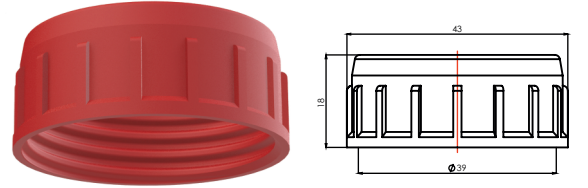

**MUSLUK**

TAP

KOD/CODE **80650**

**KISA "V" KIZAK**

SHORT "V" SLED

KOD/CODE **80750**

**UZUN "U" KIZAK**

LONG "U" SLED

KOD/CODE **80850**

**EL YIKAMA TANK KAPAĞI**

HAND-WASHING TANK LIDS

KOD/CODE **80700**

**UZUN "V" KIZAK**

LONG "V" SLED

KOD/CODE **80800**