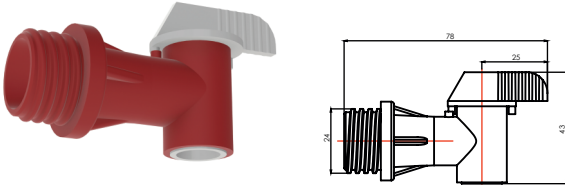

**MUSLUK**

TAP

KOD/CODE **80650**

**KISA "V" KIZAK**

SHORT "V" SLED

KOD/CODE **80750**

**UZUN "U" KIZAK**

LONG "U" SLED

KOD/CODE **80850**

**EL YIKAMA TANK KAPAĞI**

HAND-WASHING TANK LIDS

KOD/CODE **80700**

**UZUN "V" KIZAK**

LONG "V" SLED

KOD/CODE **80800**