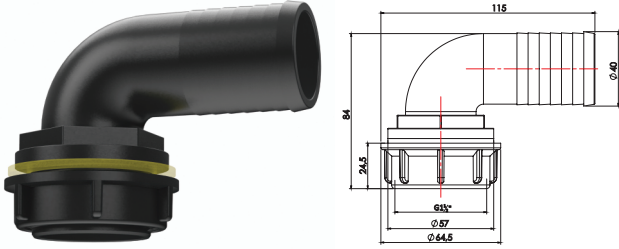

SOMUNLU PASOLU DİRSEK (G1 ½" Ø)

HOSETAIL FOR FLY NUT (G1 ½" Ø 40)

SOMUN (G1 ½"

LOCK NUT (G1 ½"

KOD/CODE 30051

CONTA (Ø 49x3)

GASKET (Ø 49x3)

KOD/CODE 30802

PASOLU DİRSEK (Ø 4

HOSETAIL FOR

FLY NUT (Ø 40)

KOD/CODE 30801

KOD/CODE 30800

SOMUNLU REKOR (G1" Ø 25x25)

HOSETAIL WITH MALE THREADS (G1" Ø 25x25)

SOMUN (G1"