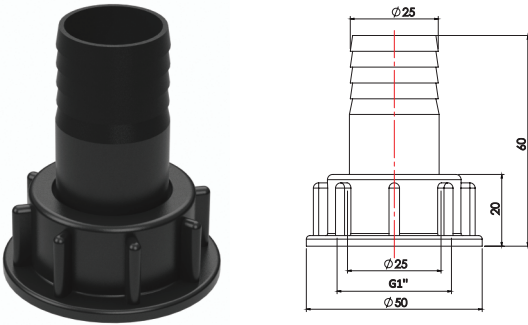

PASOLU DİRSEK (Ø 4

HOSETAIL FOR

FLY NUT (Ø 40)

KOD/CODE 30801

KOD/CODE 30800

SOMUNLU REKOR (G1" Ø 25x25)

HOSETAIL WITH MALE THREADS (G1" Ø 25x25)

SOMUN (G1"